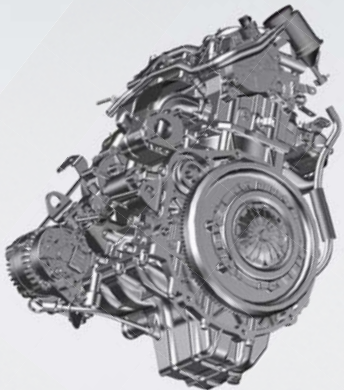

Presenting the new
**Mahindra Supro
Profittruck Mini**
No.1 in Power. No. 1 in Profit.

SUPRO
PROFIT TRUCK

The new Mahindra Supro Profitruck Mini.

Mahindra Supro Profitruck Mini offers best in class mileage of 23.30 km/l* which means more savings. It has more payload of 900 kg which helps you earn more per trip. Its bigger tyres – 155 R13-8PR – and its class leading 8 front leaf spring rigid suspension are capable of carrying the heaviest of loads. Its powerful 19.4 kW DI engine and its all new transmission make the drive smooth and comfortable, so you can make more trips and earn more profit. What's more, it offers the best warranty in its category – 3 years/80 000# km – which means you won't have to worry about maintenance. These powerful features of Mahindra Supro Profitruck Mini that will take your profits to new heights.

The truck with a better performance - Supro Profitruck

 **23.30 km/l* Mileage**

 **19.4 kW Power**

 **55 Nm Torque**

 **155 R13-8PR Tyre**

 **170 mm Ground clearance**

DI engine

**New transmission
that gives car-like
gearshift**

**8 leaf spring front;
7 leaf spring rear**

The truck with better safety - Supro Profittruck

- Front nose design that keeps you safer
- ELR seat belts for better protection
- New X split brakes with LSPV provide better control