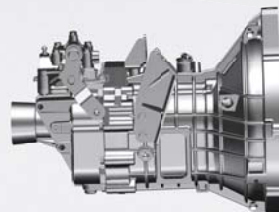

The truck with a better performance - Supro Profitruck

 **23.30 km/l* Mileage**

 **19.4 kW Power**

 **55 Nm Torque**

 **155 R13-8PR Tyre**

 **170 mm Ground clearance**

DI engine

**New transmission
that gives car-like
gearshift**

**8 leaf spring front;
7 leaf spring rear**

The truck with better safety - Supro Profittruck

- Front nose design that keeps you safer
- ELR seat belts for better protection
- New X split brakes with LSPV provide better control

CRIMSON RED

DEEP WARM BLUE

DIAMOND WHITE

AVAILABLE IN CBC VARIANT

Specification	Description	Supro Profittruck Mini LX	Supro Profittruck Mini VX
Engine	Type	Direct Injection Diesel Engine NA	Direct Injection Diesel Engine NA
	No of cylinders	2	
	Displacement Capacity	909 cm ³	
	Maximum Engine Output (Power)	19.4 kW @3600 r/min	
	Maximum Torque	55 Nm @ 1800-2200 r/min	
Transmission	No of Gears	4 Forward and 1 Reverse	
Steering	Type	Manual	
Suspension	Front	7 Leaf spring	8 Leaf spring
	Rear	7 Leaf spring	7 Leaf spring
Brake	Type	Vacuum Assisted Hydraulic with Auto Adjuster	
	Front	Disc	
	Rear	Drum	
Dimensions	Over all vehicle Dimension L X W X H (mm)	3927 x 1540 x 1915	
	Cargo Box Dimension L X W X H (mm)	2280 x 1540 x 330	
	Wheel Base (mm)	1950	
	Min Ground Clearance (mm)	160	170
	Turning Radius (m)	4.8	
Weights	GVW (kg)	1802	1975
	Payload (kg)	800	900
Wheels & Tyres	Wheel Rim Size	4.5JX 12	4.5JX 13
	Tyre Size Designation	145 R12,8PR	155 R13,8PR
	Max Speed (km/h)	70	
	Seating Capacity	D + 1 (Bucket)	D + 1 (Bench)
	Diesel Tank Capacity (L)	30	
	Mileage (km/l*)	22.02*	23.30*
	Warranty (Based on current Supro Warranty) (km#)	3 Years or 80 000 km#	
	Floor Mat	Vinyl Carpet	Floor Carpet
	12v Mobile charging point	x	✓
	Fuel Smart Technology	x	✓